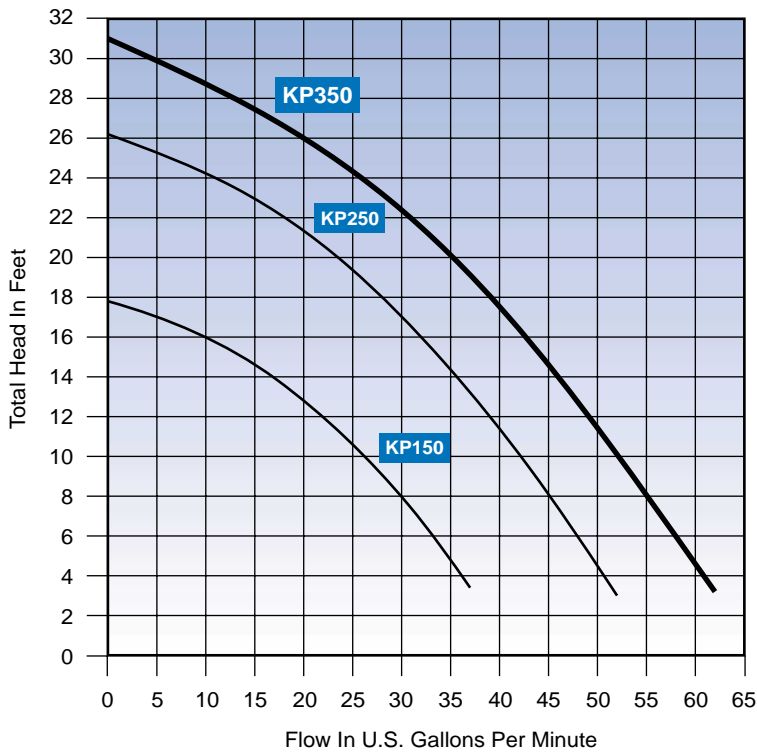

It's Back!

KP350

Features

- 1/2 HP Pump
- Solid Handling 3/8"
- Higher Head, to 31 Feet
- Higher Flow, to 62 GPM
- Stainless Steel Construction
- Automatic or Manual Operation
- Compact Size, 6" Dia. x 9 1/4" High
- Minimum Pumping Level, 1/2"
- Continuous Operation 32°-122°F
- Intermittent Operation 123°-158°F

Applications

- Effluent Pumping
- Clear or Dirty Sump Water
- Pit, Tank and Pond Draining
- De-watering
- Filling Containers-Tanks
- Light Chemical Mixing
- Fountains

GRUNDFOS

Model No.	PH	Volts	Maximum Power Consumption (Watts)	Maximum Current (Amps)	Locked Rotor Current (Amps)	Discharge Size (FNPT)	Volume (Cu. Ft.)
KP150	1	115	300	2.9	8.7	1 1/4"	0.5
KP250	1	115	480	4.9	14.5	1 1/4"	0.5
KP350	1	115	750	7.3	21.4	1 1/4"	0.5